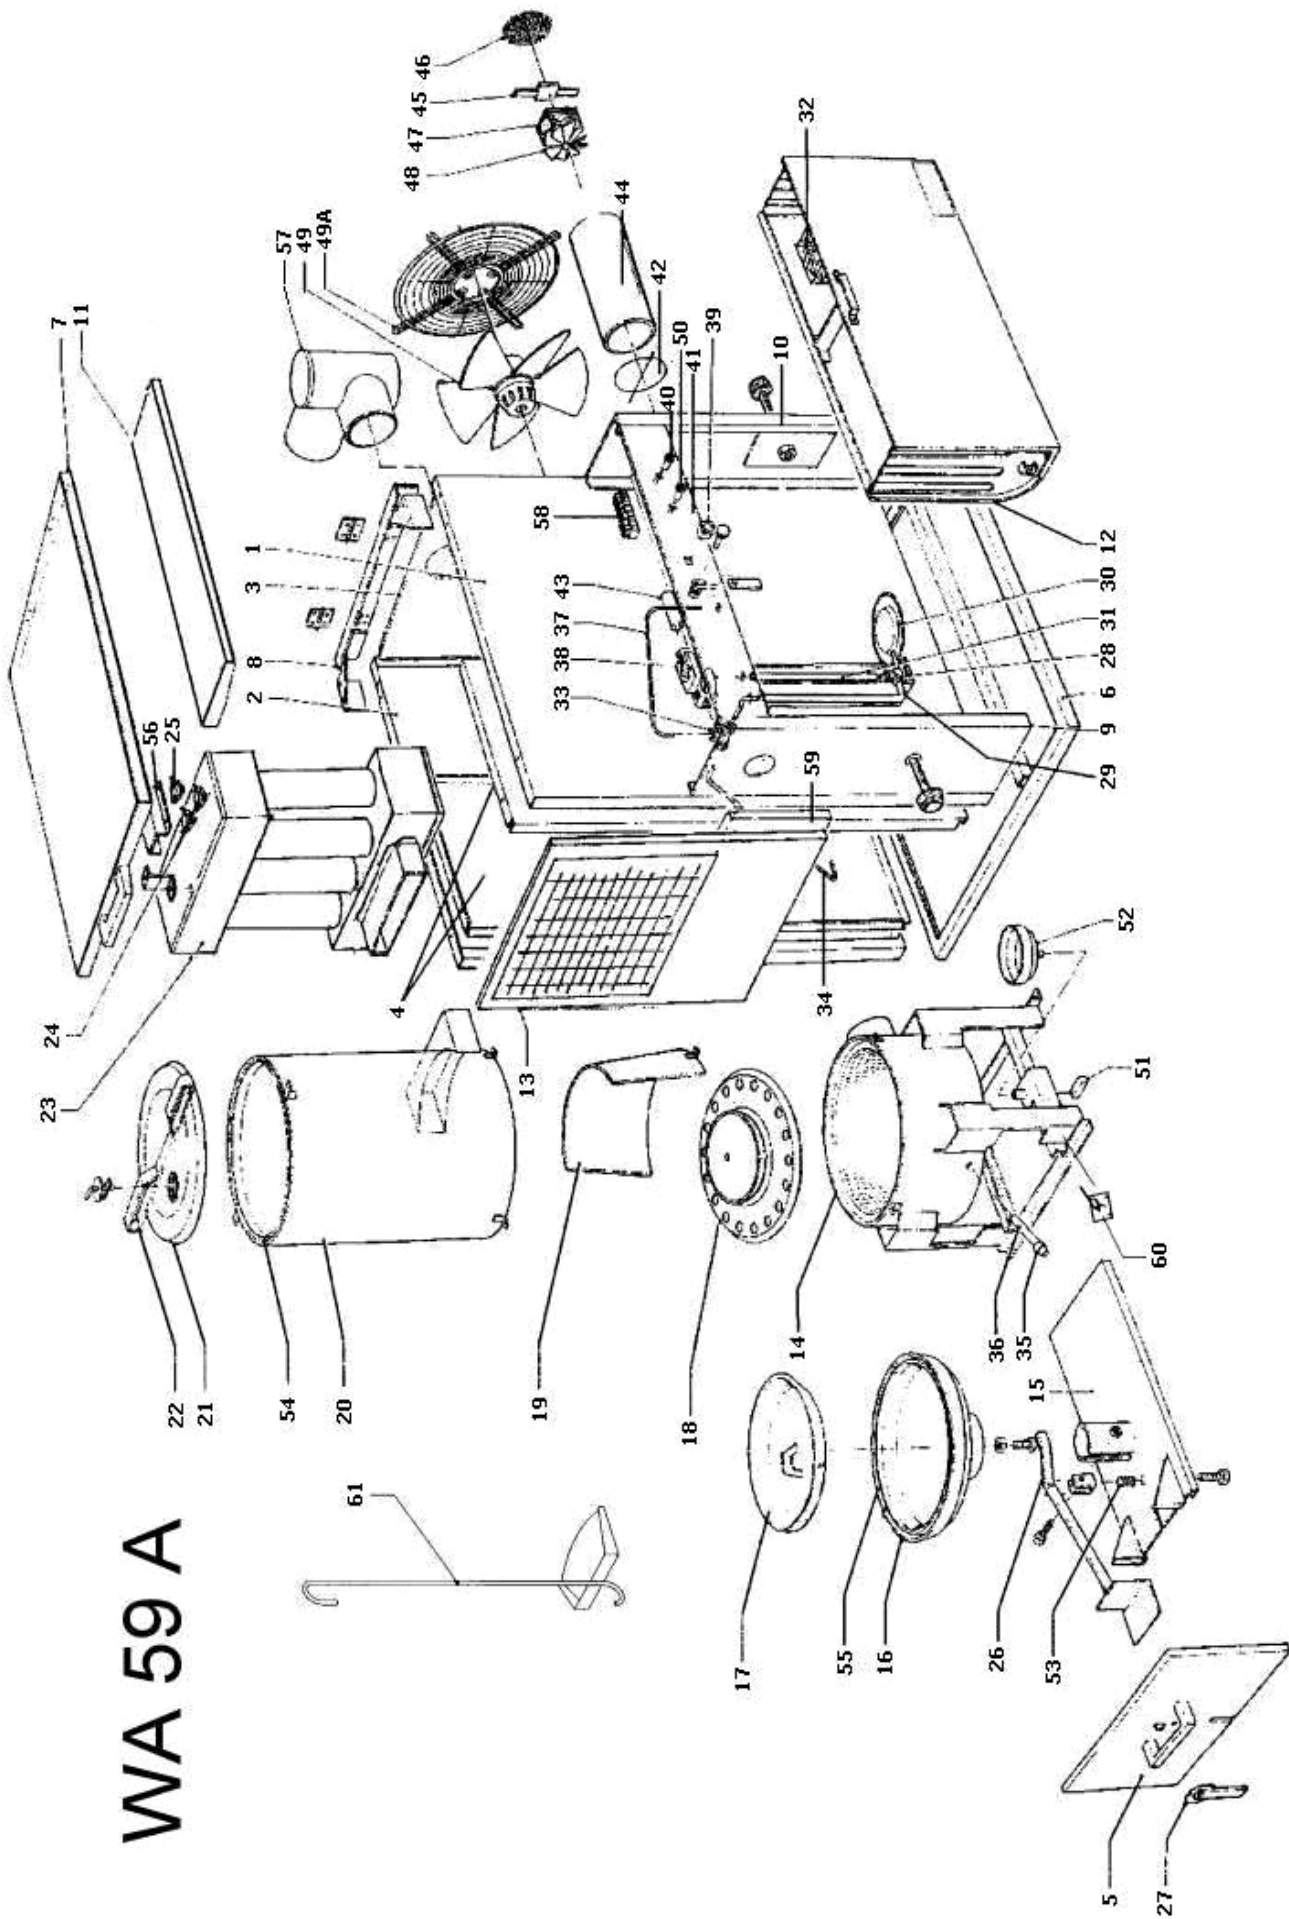

WA 59 A

UNIVERSAL OIL HEATERS – WA 59

Pos.	Code NR	Description
1	S/R	SIDE PLATE LEFT
2	S/R	SIDE PLATE RIGHT
3	S/R	BACK PANEL
4	S/R	COOLING PLATE
5	S/R	SLIDING PANEL
6	S/R	BOTTOM PANEL
7	S/R	TOP LID
8	S/R	FRAME
9	S/R	SIDE PANEL LEFT
10	S/R	SIDE PANEL RIGHT
11	S/R	TOP LID OF CONTROL PANEL
12	4506.137	TANK
13	S/R	BLOWING GRILL
14	4506.148	VAPORIZING SECTION
15	S/R	SLIDER
16	4506.138	BOTTOM
17	4506.021	COMBUSTION DISH
18	4506.149	BURNER RING
19	4506.133	BAFFLE PLATE
20	4506.145	COMBUSTION CHAMBER
21	4506.130	COVER COMBUSTION CHAMBER
22	4506.125	LOCKING BAR
23	4506.147	HEAT EXCHANGER
24	4506.019	THERMOSTAT
25	4506.020	OVERHEAT THERMOSTAT
26	4506.126	LEVER
27	S/R	LOCKING DEVICE
28	4506.143	FUEL PUMP
29	S/R	FUEL PUMP SUPPORT
30	4506.005	FILTER
31	4506.123	DRIVE SHAFT
32	4506.134	FUEL TANK FILTER
33	S/R	3-WAY CONNECTOR
34	S/R	SUPPLY PIPE
35	4506.131	CONNECTOR
36	4506.118	DRIP FEED PIPE
37	4506.122	RETURN LINE
38	4506.004	PUMP MOTOR
39	4506.058	SWITCH
40	N/A	PILOT LIGHT RED
41	S/R	CONTROL PANEL
42	S/R	AIR INLET PLATE
43	4506.119	CAPACITOR
44	S/R	FAN HOUSING
45	S/R	MOTOR CLIP
46	S/R	PROTECTION GRILL
47	4506.135	MOTOR
48	4506.116	COMBUSTION FAN
49	4506.139	MAIN FAN
49a	4506.132	GRILL
50	4506.117	PILOT LIGHT YELLOW
51	4506.202	MICRO SWITCH
52	4506.124	OVERFLOW TRAY
53	4506.128	COMPRESION SPRING
54	4506.120	SEALING CORD
55	4506.129	SEALING CORD
56	S/R	THERMOSTAT BRACKET
57	4506.144	T-PIECE
58	4506.115	CROWN STRIP
59	4506.127	COOLING PLATE
60	S/R	MICRO SWITCH PUMP STOP
61	S/R	SHOWEL

S/R – Parts available by special request only