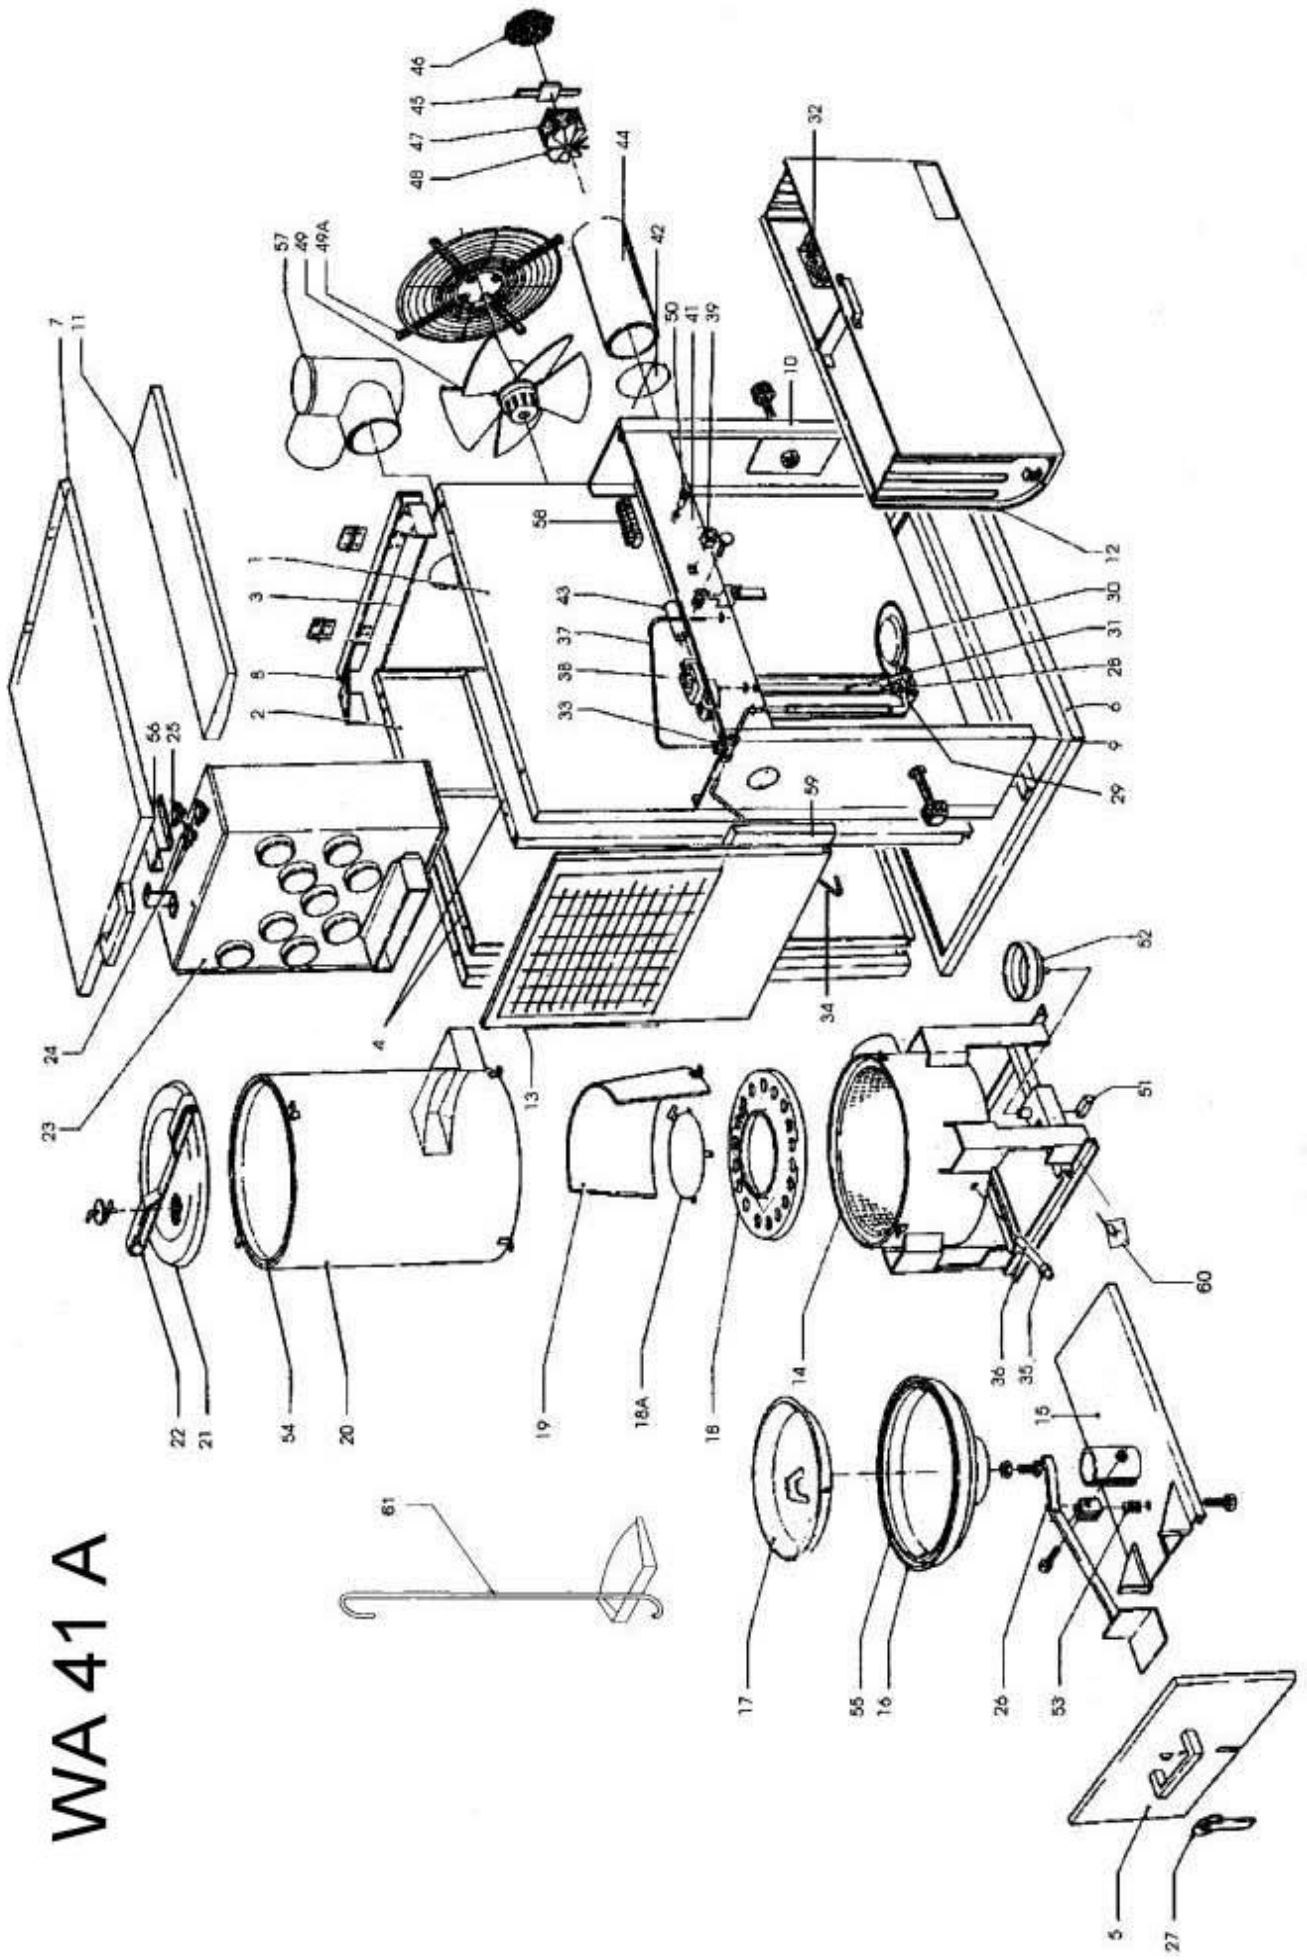

WA 41 A

UNIVERSAL OIL HEATERS – WA 41

Pos.	Code NR	Description
1	S/R	SIDE PLATE LEFT
2	S/R	SIDE PLATE RIGHT
3	S/R	BACK PANEL
4	S/R	COOLING PLATE
5	S/R	SLIDING PANEL
6	S/R	BOTTOM PANEL
7	S/R	TOP LID
8	S/R	FRAME
9	S/R	SIDE PANEL LEFT
10	S/R	SIDE PANEL RIGHT
11	S/R	TOP LID OF CONTROL PANEL
12	4506.137	TANK
13	S/R	BLOWING GRILL
14	4506.141	VAPORIZING SECTION
15	S/R	SLIDER
16	4506.138	BOTTOM
17	4506.021	COMBUSTION DISH
18	4506.043	BURNER RING
18a	4506.044	HEAT SHIELD WA 41A
19	4506.133	BAFFLE PLATE
20	4506.136	COMBUSTION CHAMBER
21	4506.130	COVER COMBUSTION CHAMBER
22	4506.125	LOCKING BAR
23	4506.140	HEAT EXCHANGER
24	4506.019	THERMOSTAT
25	4506.020	OVERHEAT THERMOSTAT
26	4506.126	LEVER
27	S/R	LOCKING DEVICE
28	4506.006	FUEL PUMP
29	S/R	FUEL PUMP SUPPORT
30	4506.005	FILTER
31	4506.123	DRIVE SHAFT
32	4506.134	FUEL TANK FILTER
33	S/R	3-WAY CONNECTOR
34	S/R	SUPPLY PIPE
35	4506.131	CONNECTOR
36	4506.118	DRIP FEED PIPE
37	4506.122	RETURN LINE
38	4506.003	PUMP MOTOR
39	4506.121	SWITCH
40	N/A	PILOT LIGHT RED
41	S/R	CONTROL PANEL
42	S/R	AIR INLET PLATE
43	4506.119	CAPACITOR
44	S/R	FAN HOUSING
45	S/R	MOTOR CLIP
46	S/R	PROTECTION GRILL
47	4506.135	MOTOR
48	4506.116	COMBUSTION FAN
49	4506.139	MAIN FAN
49a	4506.132	PROTECTION GRILL
50	4506.117	PILOT LIGHT YELLOW
51	4506.202	MICRO SWITCH
52	4506.124	OVERFLOW TRAY
53	4506.128	COMPRESSION SPRING
54	4506.120	SEALING CORD
55	4506.129	SEALING CORD
56	S/R	THERMOSTAT BRACKET
57	4506.002	T-PIECE
58	4506.115	CROWN STRIP
59	4506.127	COOLING PLATE
60	S/R	MICRO SWITCH PUMP STOP
61	S/R	SHOWEL

S/R – Parts available by special request only