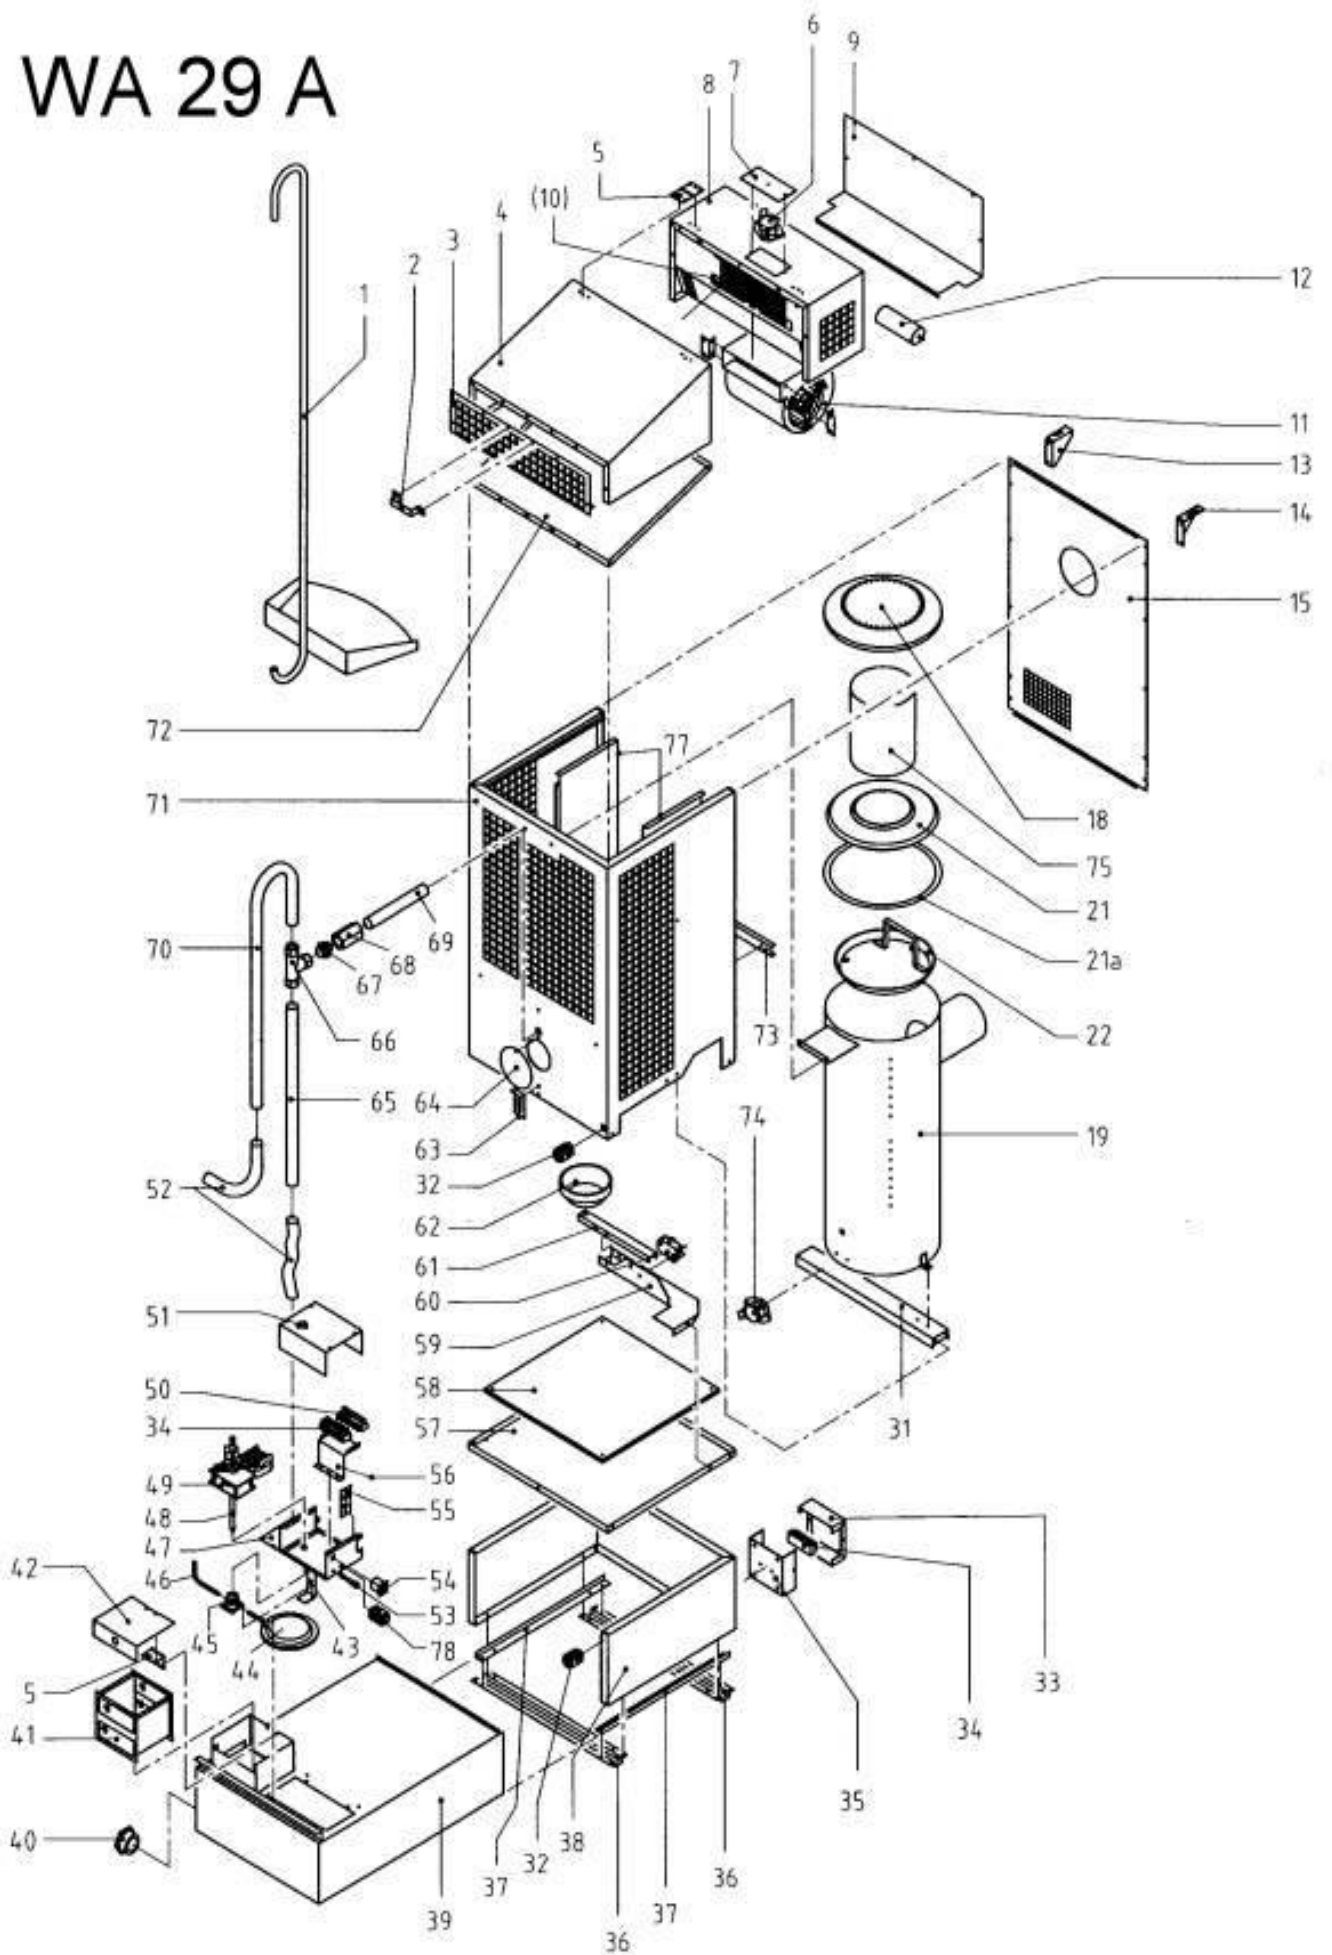

WA 29 A

UNIVERSAL OIL HEATERS – WA 29

Pos.	Code NR	Description
1	4506.062	SHOVEL
2	S/R	LEVER
3	S/R	GRILL
4	S/R	HEAT DISTRIBUTOR
5	S/R	HINGE
6	4506.020	THERMOSTAT
7	N/A	COVER PLATE
8	N/A	FAN BOX
9	N/A	BACK PLATE
10	N/A	PROTECTION PLATE
11	S/R	FAN MOTOR
12	S/R	CAPACITOR
13	S/R	SUPPORT LEFT
14	S/R	SUPPORT RIGHT
15	S/R	BACK PLATE
16	N/A	TOP COVER
17	N/A	PRESSURE VALVE
18	4506.061	COVER COMBUSTION
19	4506.065	COMBUSTION CHAMBER
20	N/A	HEAT SHIELD
21	4506.042	UPPER RING
21a	4506.063	SUPPORT RING
22	4506.022	COMBUSTION DISH
23	N/A	VAPORIZING SECTION
24	N/A	BRACKET
25	N/A	MOTOR
26	N/A	FAN
27	N/A	RADIATION SHIELD
28	N/A	GLASSHOLDER
29	N/A	INSPECTION WINDOW
30	N/A	CIRCULATION BOX
31	S/R	COMBUSTION CHAMBER SUPPORT
32	S/R	CABLE INLET GLAND
33	S/R	UPPER SECTION
34	S/R	PLUG (FEM)
35	S/R	BASE
36	S/R	U PROFILE
37	S/R	CORNER PIECE
38	S/R	CONSOLE
39	4506.066	FUEL TANK
40	4506.057	DRAIN TAP
41	4506.064	FUEL TANK FILTER
42	S/R	COVER
43	S/R	PUMP SUPPORT
44	4506.005	FUEL FILTER
45	4506.007	FUEL PUMP
46	S/R	PIPE
47	S/R	CONTROL PANEL
48	4506.056	DRIVE SHAFT
49	4506.003	PUMP MOTOR
50	S/R	CROWN STRIP
51	S/R	GUARD
52	4506.050	FUEL SUPPLY HOSE
53	4506.052	LIGHT
54	4506.058	SWITCH
55	S/R	PLATE
56	S/R	CROWN STRIP BRACKET
57	S/R	FUEL COLLECTOR
58	S/R	HEAT DEFLECTOR
59	S/R	BRACKET
60	4506.202	SWITCH
61	S/R	BRACKET
62	4506.06	CUP
63	S/R	LOCKING
64	S/R	COVER PLATE
65	S/R	DOSING PIPE
66	4506.059	3 WAY T-CONNECTOR
67	4506.051	HOSE COUPLING
68	4506.055	SOCKET COUPLING BOX
69	4506.054	PIPE
70	4506.053	RETURN PIPE
71	S/R	JACKET
72	S/R	AIR DEFLECTOR
73	S/R	BRACKET
74	4506.019	THERMOSTAT KLIXON
75	4506.203	AFTER BURNING CYLINDER
76	N/A	KLIXON BRACKET
77	S/R	COOLING PLATE
78	S/R	CABLE INLET GLAND
not shown	4506.002	T-PIECE