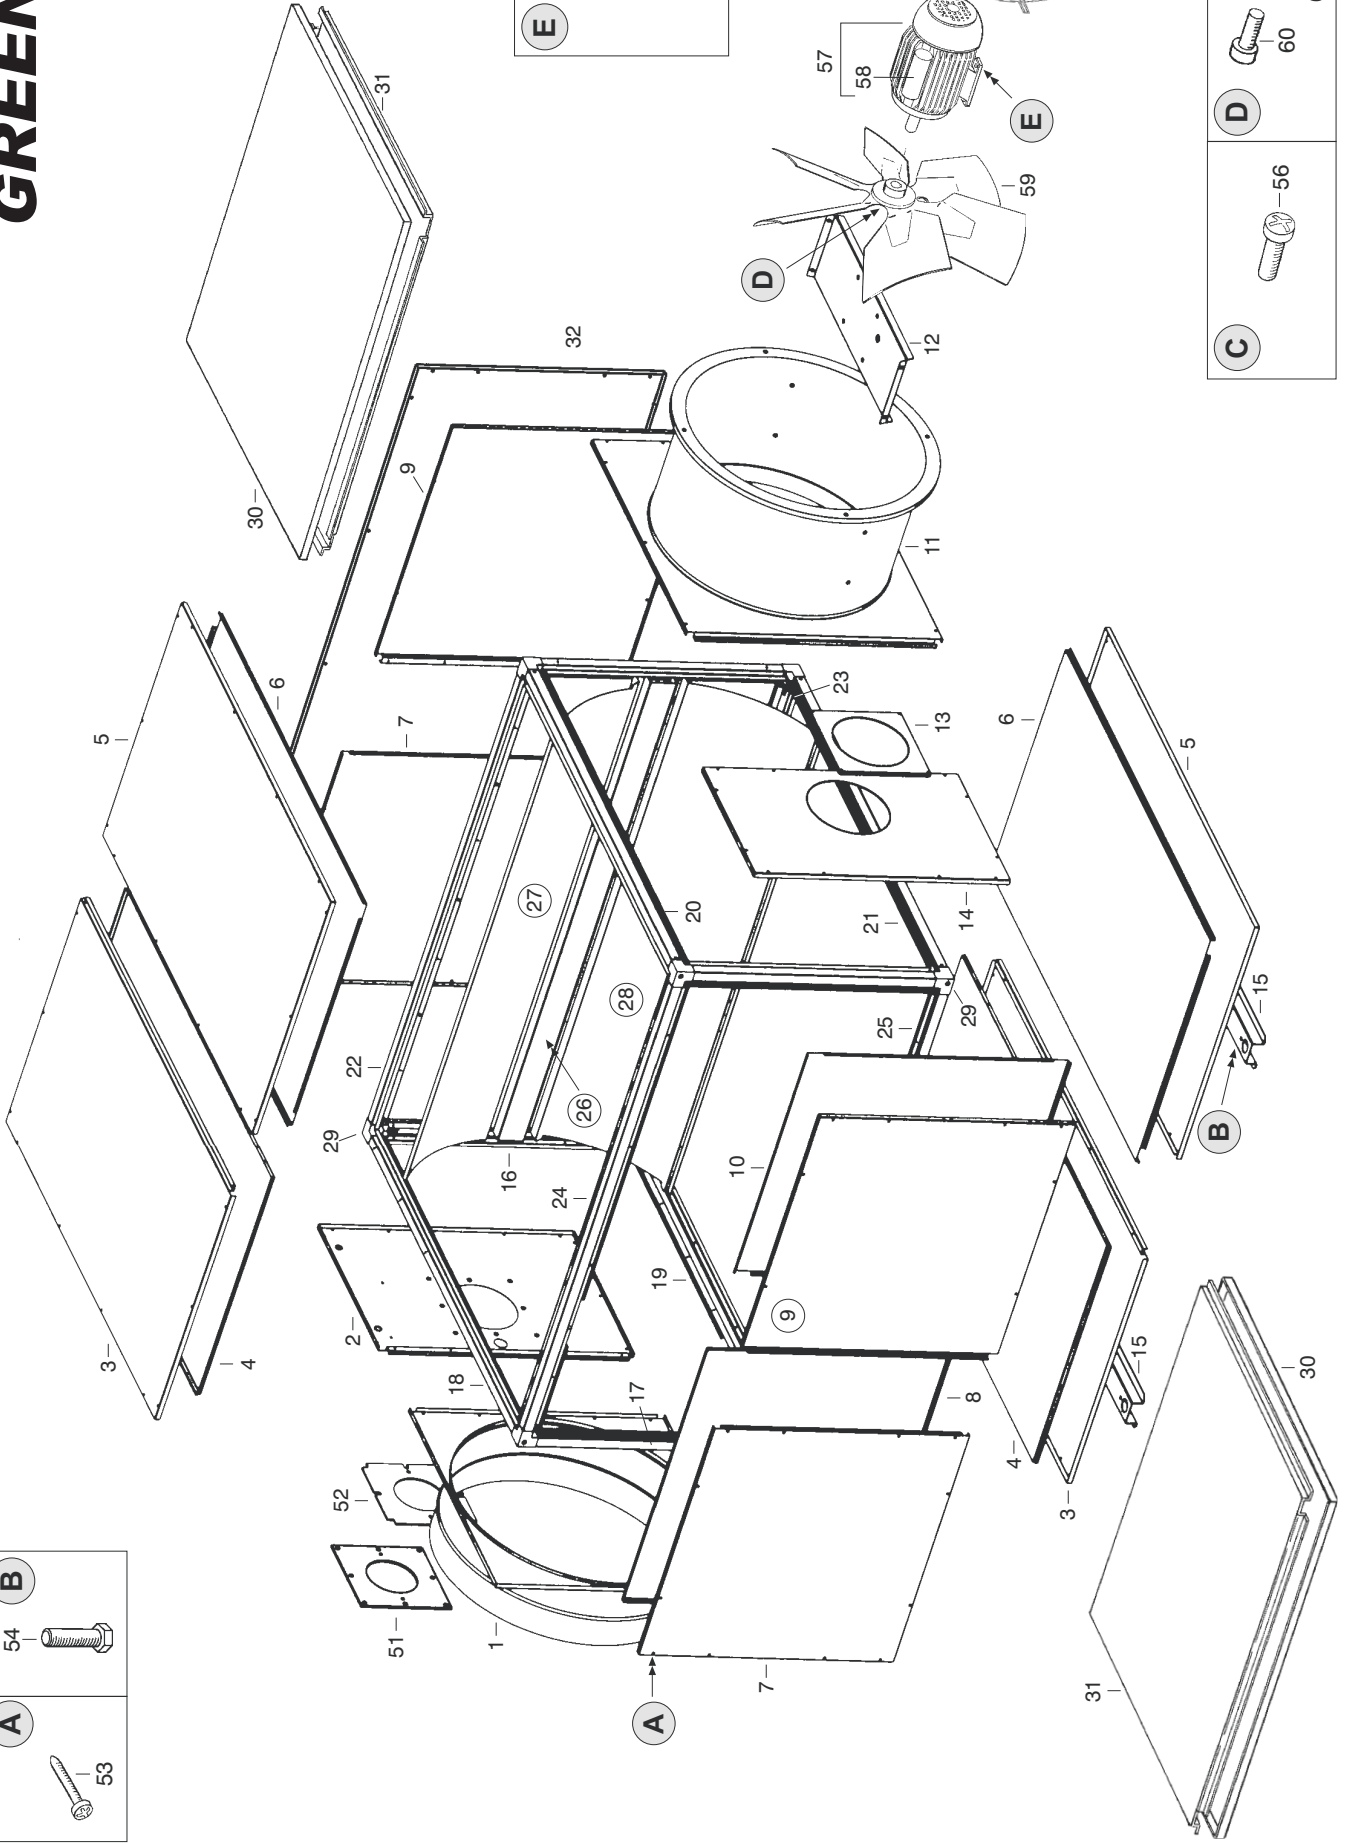

MASTER SUSPENDED HEATERS

MODEL GREEN 70 / 115

PARTS LIST

Position	Code	Description	70	115
42	4032.054	El. components supp. plate	•	•
43	4032.055	Terminal board	•	•
44	4032.056	Terminal board	•	•
45	4031.334	Contacteur Wimex	•	•
46	4032.060	Relay Iskra	•	
46	4032.063	Relay Iskra		•
47	4031.268	Control knob 1-0-2	•	•
48	4031.902	Fuse holder	•	•
49	4031.102	Fuse (5x20) A.6	•	•
50	4031.169	Red pilot lamp Ø12	•	•
55	4032.068	Combustion chamber	•	
55	4032.069	Combustion chamber		•
56	4032.070	Baffle plate	•	•
57	4031.365	Chimney seal	•	
57	4032.072	Chimney seal		•
58	4032.073	Chimney cover	•	
58	4032.074	Chimney cover		•
59	4032.075	Nut M6 brass	•	•
60	4032.076	Female plug 1"	•	•
77	4032.077	Filter head 1/4"	•	•
78	4031.150	Filter OR	•	•
79	4031.075	Upper seal	•	•
80	4031.015	Filter cartridge	•	•
81	4031.191	Lower seal	•	•
82	4031.180	Filter housing	•	•
83	4031.071	Filter 1/4"	•	•
84	4111.116	Kit OR	•	•
85	4031.302	Nipple 1/4"	•	•
86	4031.222	Connection 1/4"	•	•
87	4031.120	Oil pre-heaters filter 3/8"	•	•
88	4031.181	Kit OR	•	•
89	4031.179	Filter cartridge	•	•
90	4031.122	Filter support	•	•
91	4032.104	Nipple FE 3/8"M-1/4" M	•	•
93	4032.105	Intel grille	•	
93	4032.106	Intel grille		•
94	4032.107	Screw TC M6x16 FR	•	•
96	4032.108	Thermostat plug 3P+T	•	•
97	4032.109	Screw TC 4x1/2"	•	•
98	4031.089	Thermostat plug 3P+T	•	•
107	4032.119	El. components box	•	•
108	4032.120	Bulbs holder	•	•
109	4032.121	Clip	•	•
110	4032.122	Thermostat TY95 50/90 °C	•	•
111	4032.123	Thermostat TY95H 120 °C	•	•
112	4032.124	Thermostat TY95 20/60 °C	•	•
113	4032.125	Safety therm. plastic profile	•	•
114	4032.127	Electric control box	•	
114	4032.128	Electric control box		•

GREEN 200