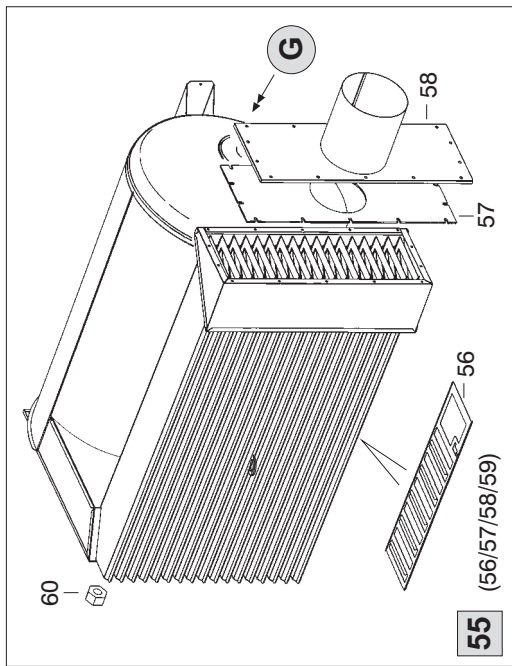

# GREEN 70 - 115

<b>A</b> 	<b>B</b> 	<b>D</b> 	<b>F</b> 
<b>C</b> 	<b>E</b> 	<b>G</b> 	

PARTS LIST

Position	Code	Description	70	115
1	S/R	Outlet air panel	•	
1	S/R	Outlet air panel		•
2	S/R	Upper panel	•	
2	S/R	Upper panel		•
3	S/R	Lower panel	•	
3	S/R	Lower panel		•
4	S/R	Side SX panel	•	
4	S/R	Side SX panel		•
5	S/R	Side DX panel	•	
5	S/R	Side DX panel		•
6	S/R	Electric wire cover	•	
6	S/R	Electric wire cover		•
8	4032.015	Motor support plate	•	
8	4032.016	Motor support plate		•
9	S/R	Chimney flange	•	
9	S/R	Chimney panel		•
10	S/R	Suspending frame	•	
10	S/R	Suspending frame		•
11	S/R	Comb. chamber support	•	
11	S/R	Comb. chamber support		•
12	S/R	Fan support panel	•	
12	S/R	Fan support panel		•
13	S/R	Air flap	•	
14	S/R	Air flap		•
21	4031.118	Burner support	•	
21	4032.028	Burner support		•
22	4031.201	Burner plate seal	•	•
24	4032.031	Fan	•	
24	4031.347	Fan		•
25	4032.035	Motor HP 0,75 230	•	
25	4032.036	Motor HP 1,5 230		•
26	4032.037	Capacitor mF 16	•	
26	4031.346	Capacitor mF 32		•
29	4140.675	Screw TC 8x1	•	•
30	4032.039	Screw TC 8x1/2	•	•
31	4032.040	Screw TE 14x1/2" FR	•	•
32	4032.041	Screw TE M6x16	•	
32	4032.042	Screw TE M10x30		•
33	4032.044	Spring waher ø6	•	
33	4032.043	Spring waher ø10		•
34	4140.667	Waher ø6x24x2	•	
34	4032.046	Waher ø11x35x2		•
35	4032.047	Screw TE M8x30	•	•
36	4140.668	Waher ø8x24x2,5	•	•
37	4140.669	Spring waher ø8	•	•
38	4140.671	Nut M8	•	•
39	4032.051	El. components box	•	•
40	4032.052	Cable fastener PG 11	•	•
41	4032.053	Cable fastener PG 9	•	•