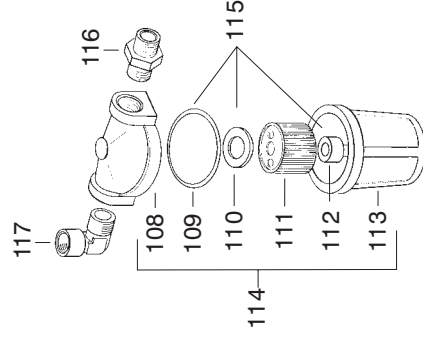

Optional (2)
Filtro Gasolio con preriscaldito - Filtre pre-chauffage
Heizölvorwärmfilter - Oil pre-heaters filter