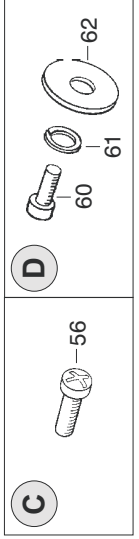

MASTER SUSPENDED HEATERS

MODEL GREEN 70 / 115

PARTS LIST

Position	Code	Description	70	115
42	4032.054	El. components supp. plate	•	•
43	4032.055	Terminal board	•	•
44	4032.056	Terminal board	•	•
45	4031.334	Contacteur Wimex	•	•
46	4032.060	Relay Iskra	•	
46	4032.063	Relay Iskra		•
47	4031.268	Control knob 1-0-2	•	•
48	4031.902	Fuse holder	•	•
49	4031.102	Fuse (5x20) A.6	•	•
50	4031.169	Red pilot lamp Ø12	•	•
55	4032.068	Combustion chamber	•	
55	4032.069	Combustion chamber		•
56	4032.070	Baffle plate	•	•
57	4031.365	Chimney seal	•	
57	4032.072	Chimney seal		•
58	4032.073	Chimney cover	•	
58	4032.074	Chimney cover		•
59	4032.075	Nut M6 brass	•	•
60	4032.076	Female plug 1"	•	•
77	4032.077	Filter head 1/4"	•	•
78	4031.150	Filter OR	•	•
79	4031.075	Upper seal	•	•
80	4031.015	Filter cartridge	•	•
81	4031.191	Lower seal	•	•
82	4031.180	Filter housing	•	•
83	4031.071	Filter 1/4"	•	•
84	4111.116	Kit OR	•	•
85	4031.302	Nipple 1/4"	•	•
86	4031.222	Connection 1/4"	•	•
87	4031.120	Oil pre-heaters filter 3/8"	•	•
88	4031.181	Kit OR	•	•
89	4031.179	Filter cartridge	•	•
90	4031.122	Filter support	•	•
91	4032.104	Nipple FE 3/8"M-1/4" M	•	•
93	4032.105	Intel grille	•	
93	4032.106	Intel grille		•
94	4032.107	Screw TC M6x16 FR	•	•
96	4032.108	Thermostat plug 3P+T	•	•
97	4032.109	Screw TC 4x1/2"	•	•
98	4031.089	Thermostat plug 3P+T	•	•
107	4032.119	El. components box	•	•
108	4032.120	Bulbs holder	•	•
109	4032.121	Clip	•	•
110	4032.122	Thermostat TY95 50/90 °C	•	•
111	4032.123	Thermostat TY95H 120 °C	•	•
112	4032.124	Thermostat TY95 20/60 °C	•	•
113	4032.125	Safety therm. plastic profile	•	•
114	4032.127	Electric control box	•	
114	4032.128	Electric control box		•

GREEN 200