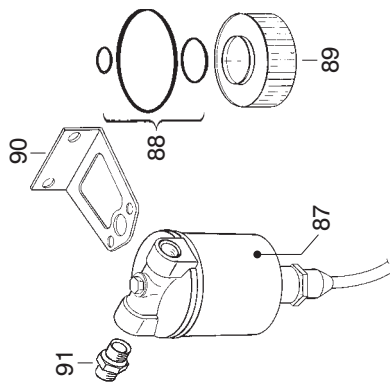

Optional (2)
Filtro Gasolio con preriscaldato - Filtre pre-chauffage
Heizölvorwärmfilter - Oil pre-heaters filter