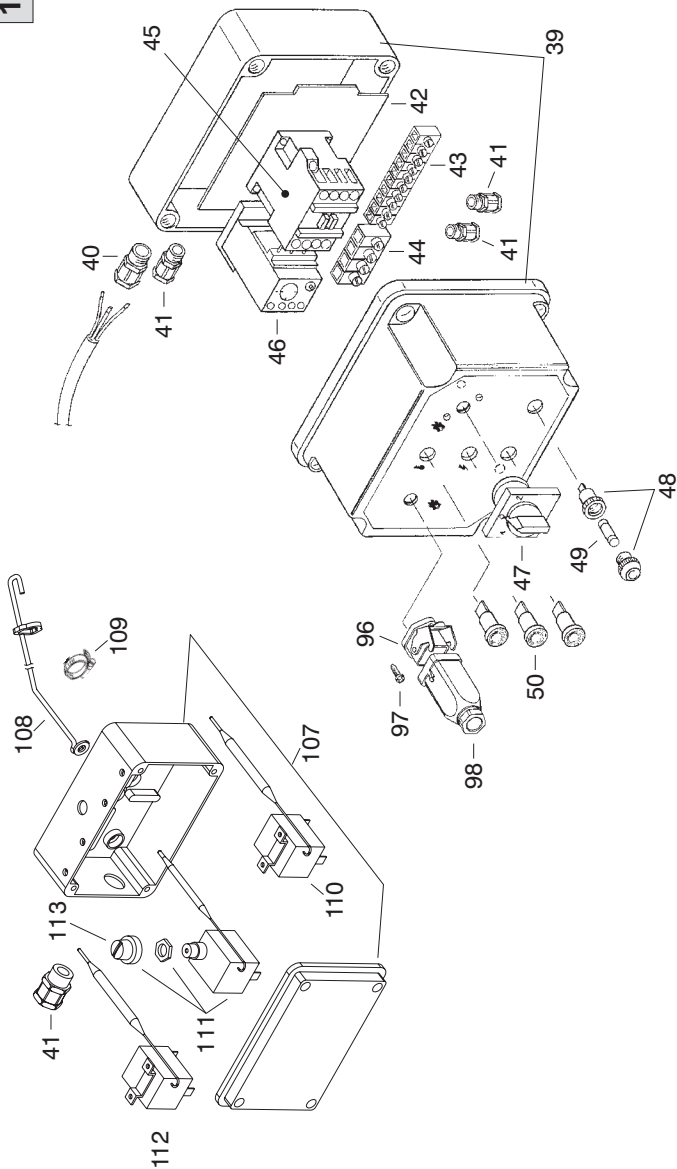

GREEN 70 - 115

Filtro gasolio - Filtre
Filter