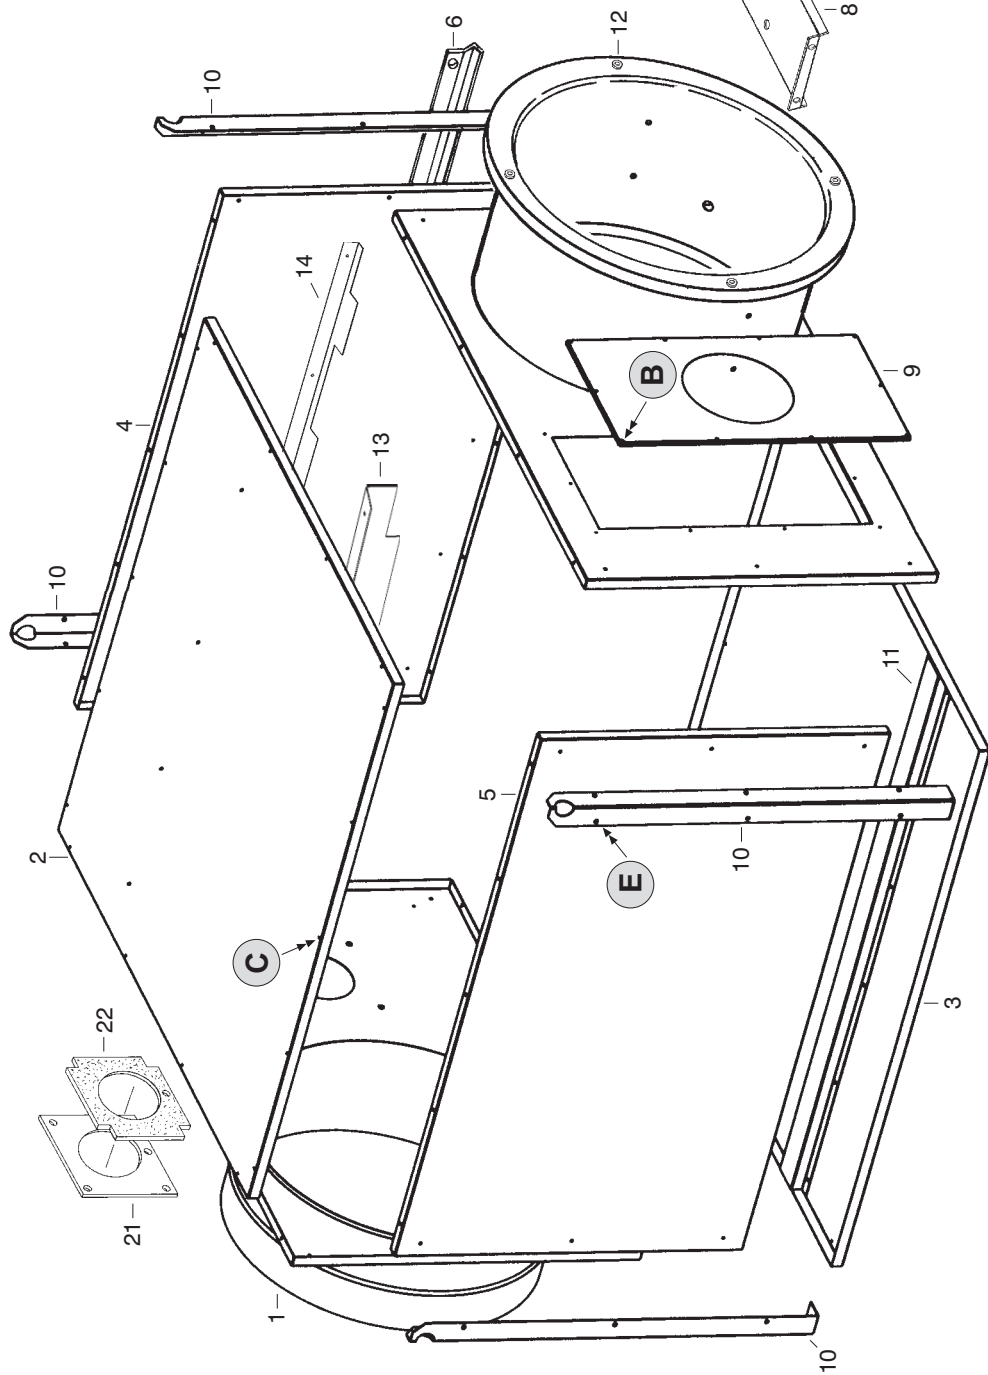

# GREEN 70 - 115

<b>A</b> 	<b>B</b> 	<b>D</b> 	<b>F</b> 
<b>C</b> 	<b>E</b> 	<b>G</b> 	

PARTS LIST

Position	Code	Description	70	115
1	S/R	Outlet air panel	•	
1	S/R	Outlet air panel		•
2	S/R	Upper panel	•	
2	S/R	Upper panel		•
3	S/R	Lower panel	•	
3	S/R	Lower panel		•
4	S/R	Side SX panel	•	
4	S/R	Side SX panel		•
5	S/R	Side DX panel	•	
5	S/R	Side DX panel		•
6	S/R	Electric wire cover	•	
6	S/R	Electric wire cover		•
8	4032.015	Motor support plate	•	
8	4032.016	Motor support plate		•
9	S/R	Chimney flange	•	
9	S/R	Chimney panel		•
10	S/R	Suspending frame	•	
10	S/R	Suspending frame		•
11	S/R	Comb. chamber support	•	
11	S/R	Comb. chamber support		•
12	S/R	Fan support panel	•	
12	S/R	Fan support panel		•
13	S/R	Air flap	•	
14	S/R	Air flap		•
21	4031.118	Burner support	•	
21	4032.028	Burner support		•
22	4031.201	Burner plate seal	•	•
24	4032.031	Fan	•	
24	4031.347	Fan		•
25	4032.035	Motor HP 0,75 230	•	
25	4032.036	Motor HP 1,5 230		•
26	4032.037	Capacitor mF 16	•	
26	4031.346	Capacitor mF 32		•
29	4140.675	Screw TC 8x1	•	•
30	4032.039	Screw TC 8x1/2	•	•
31	4032.040	Screw TE 14x1/2" FR	•	•
32	4032.041	Screw TE M6x16	•	
32	4032.042	Screw TE M10x30		•
33	4032.044	Spring waher ø6	•	
33	4032.043	Spring waher ø10		•
34	4140.667	Waher ø6x24x2	•	
34	4032.046	Waher ø11x35x2		•
35	4032.047	Screw TE M8x30	•	•
36	4140.668	Waher ø8x24x2,5	•	•
37	4140.669	Spring waher ø8	•	•
38	4140.671	Nut M8	•	•
39	4032.051	El. components box	•	•
40	4032.052	Cable fastener PG 11	•	•
41	4032.053	Cable fastener PG 9	•	•