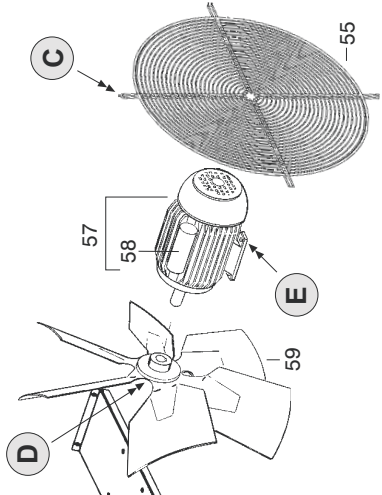

MASTER SUSPENDED HEATERS

MODEL GREEN 70 / 115

PARTS LIST

Position	Code	Description	70	115
42	4032.054	El. components supp. plate	•	•
43	4032.055	Terminal board	•	•
44	4032.056	Terminal board	•	•
45	4031.334	Contacteur Wimex	•	•
46	4032.060	Relay Iskra	•	
46	4032.063	Relay Iskra		•
47	4031.268	Control knob 1-0-2	•	•
48	4031.902	Fuse holder	•	•
49	4031.102	Fuse (5x20) A.6	•	•
50	4031.169	Red pilot lamp Ø12	•	•
55	4032.068	Combustion chamber	•	
55	4032.069	Combustion chamber		•
56	4032.070	Baffle plate	•	•
57	4031.365	Chimney seal	•	
57	4032.072	Chimney seal		•
58	4032.073	Chimney cover	•	
58	4032.074	Chimney cover		•
59	4032.075	Nut M6 brass	•	•
60	4032.076	Female plug 1"	•	•
77	4032.077	Filter head 1/4"	•	•
78	4031.150	Filter OR	•	•
79	4031.075	Upper seal	•	•
80	4031.015	Filter cartridge	•	•
81	4031.191	Lower seal	•	•
82	4031.180	Filter housing	•	•
83	4031.071	Filter 1/4"	•	•
84	4111.116	Kit OR	•	•
85	4031.302	Nipple 1/4"	•	•
86	4031.222	Connection 1/4"	•	•
87	4031.120	Oil pre-heaters filter 3/8"	•	•
88	4031.181	Kit OR	•	•
89	4031.179	Filter cartridge	•	•
90	4031.122	Filter support	•	•
91	4032.104	Nipple FE 3/8"M-1/4" M	•	•
93	4032.105	Intel grille	•	
93	4032.106	Intel grille		•
94	4032.107	Screw TC M6x16 FR	•	•
96	4032.108	Thermostat plug 3P+T	•	•
97	4032.109	Screw TC 4x1/2"	•	•
98	4031.089	Thermostat plug 3P+T	•	•
107	4032.119	El. components box	•	•
108	4032.120	Bulbs holder	•	•
109	4032.121	Clip	•	•
110	4032.122	Thermostat TY95 50/90 °C	•	•
111	4032.123	Thermostat TY95H 120 °C	•	•
112	4032.124	Thermostat TY95 20/60 °C	•	•
113	4032.125	Safety therm. plastic profile	•	•
114	4032.127	Electric control box	•	
114	4032.128	Electric control box		•

GREEN 200