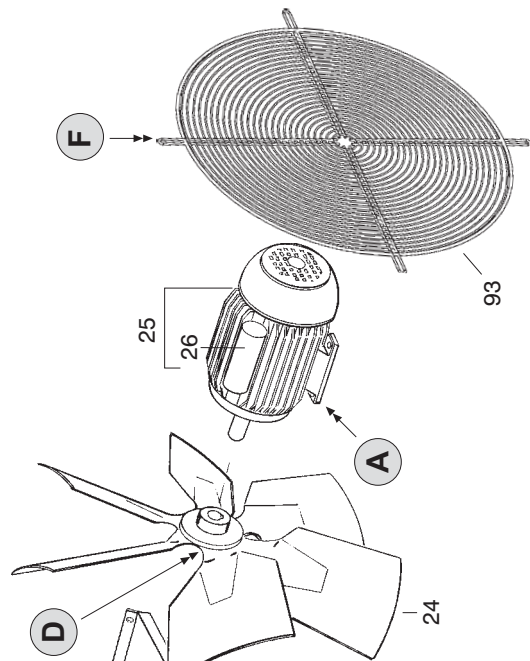

# GREEN 70 - 115

<b>A</b> 	<b>B</b> 	<b>D</b> 	<b>F</b> 
<b>C</b> 	<b>E</b> 	<b>G</b> 	

PARTS LIST

Position	Code	Description	70	115
1	S/R	Outlet air panel	•	
1	S/R	Outlet air panel		•
2	S/R	Upper panel	•	
2	S/R	Upper panel		•
3	S/R	Lower panel	•	
3	S/R	Lower panel		•
4	S/R	Side SX panel	•	
4	S/R	Side SX panel		•
5	S/R	Side DX panel	•	
5	S/R	Side DX panel		•
6	S/R	Electric wire cover	•	
6	S/R	Electric wire cover		•
8	4032.015	Motor support plate	•	
8	4032.016	Motor support plate		•
9	S/R	Chimney flange	•	
9	S/R	Chimney panel		•
10	S/R	Suspending frame	•	
10	S/R	Suspending frame		•
11	S/R	Comb. chamber support	•	
11	S/R	Comb. chamber support		•
12	S/R	Fan support panel	•	
12	S/R	Fan support panel		•
13	S/R	Air flap	•	
14	S/R	Air flap		•
21	4031.118	Burner support	•	
21	4032.028	Burner support		•
22	4031.201	Burner plate seal	•	•
24	4032.031	Fan	•	
24	4031.347	Fan		•
25	4032.035	Motor HP 0,75 230	•	
25	4032.036	Motor HP 1,5 230		•
26	4032.037	Capacitor mF 16	•	
26	4031.346	Capacitor mF 32		•
29	4140.675	Screw TC 8x1	•	•
30	4032.039	Screw TC 8x1/2	•	•
31	4032.040	Screw TE 14x1/2" FR	•	•
32	4032.041	Screw TE M6x16	•	
32	4032.042	Screw TE M10x30		•
33	4032.044	Spring waher ø6	•	
33	4032.043	Spring waher ø10		•
34	4140.667	Waher ø6x24x2	•	
34	4032.046	Waher ø11x35x2		•
35	4032.047	Screw TE M8x30	•	•
36	4140.668	Waher ø8x24x2,5	•	•
37	4140.669	Spring waher ø8	•	•
38	4140.671	Nut M8	•	•
39	4032.051	El. components box	•	•
40	4032.052	Cable fastener PG 11	•	•
41	4032.053	Cable fastener PG 9	•	•