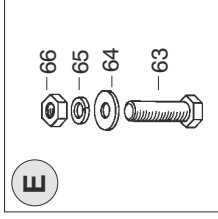

MASTER SUSPENDED HEATERS

MODEL GREEN 70 / 115

PARTS LIST

Position	Code	Description	70	115
42	4032.054	El. components supp. plate	•	•
43	4032.055	Terminal board	•	•
44	4032.056	Terminal board	•	•
45	4031.334	Contacteur Wimex	•	•
46	4032.060	Relay Iskra	•	
46	4032.063	Relay Iskra		•
47	4031.268	Control knob 1-0-2	•	•
48	4031.902	Fuse holder	•	•
49	4031.102	Fuse (5x20) A.6	•	•
50	4031.169	Red pilot lamp Ø12	•	•
55	4032.068	Combustion chamber	•	
55	4032.069	Combustion chamber		•
56	4032.070	Baffle plate	•	•
57	4031.365	Chimney seal	•	
57	4032.072	Chimney seal		•
58	4032.073	Chimney cover	•	
58	4032.074	Chimney cover		•
59	4032.075	Nut M6 brass	•	•
60	4032.076	Female plug 1"	•	•
77	4032.077	Filter head 1/4"	•	•
78	4031.150	Filter OR	•	•
79	4031.075	Upper seal	•	•
80	4031.015	Filter cartridge	•	•
81	4031.191	Lower seal	•	•
82	4031.180	Filter housing	•	•
83	4031.071	Filter 1/4"	•	•
84	4111.116	Kit OR	•	•
85	4031.302	Nipple 1/4"	•	•
86	4031.222	Connection 1/4"	•	•
87	4031.120	Oil pre-heaters filter 3/8"	•	•
88	4031.181	Kit OR	•	•
89	4031.179	Filter cartridge	•	•
90	4031.122	Filter support	•	•
91	4032.104	Nipple FE 3/8"M-1/4" M	•	•
93	4032.105	Intel grille	•	
93	4032.106	Intel grille		•
94	4032.107	Screw TC M6x16 FR	•	•
96	4032.108	Thermostat plug 3P+T	•	•
97	4032.109	Screw TC 4x1/2"	•	•
98	4031.089	Thermostat plug 3P+T	•	•
107	4032.119	El. components box	•	•
108	4032.120	Bulbs holder	•	•
109	4032.121	Clip	•	•
110	4032.122	Thermostat TY95 50/90 °C	•	•
111	4032.123	Thermostat TY95H 120 °C	•	•
112	4032.124	Thermostat TY95 20/60 °C	•	•
113	4032.125	Safety therm. plastic profile	•	•
114	4032.127	Electric control box	•	
114	4032.128	Electric control box		•

GREEN 200