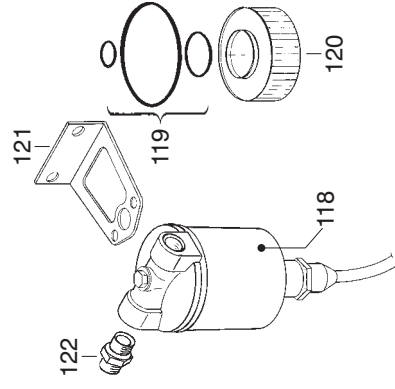

Optional (2)
Filtro Gasolio con preriscaldito - Filtre pre-chauffage
Heizölvorwärmfilter - Oil pre-heaters filter