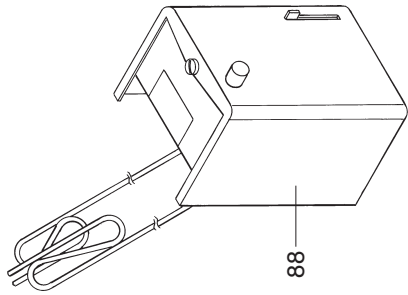

L

H

Optional (2)
Filtro gasolio con preriscaldito
Filtre gasoil pre-chauffage
Heizölvorwärmfilter - Oil pre-heaters filter

89 (90/91/92/93)