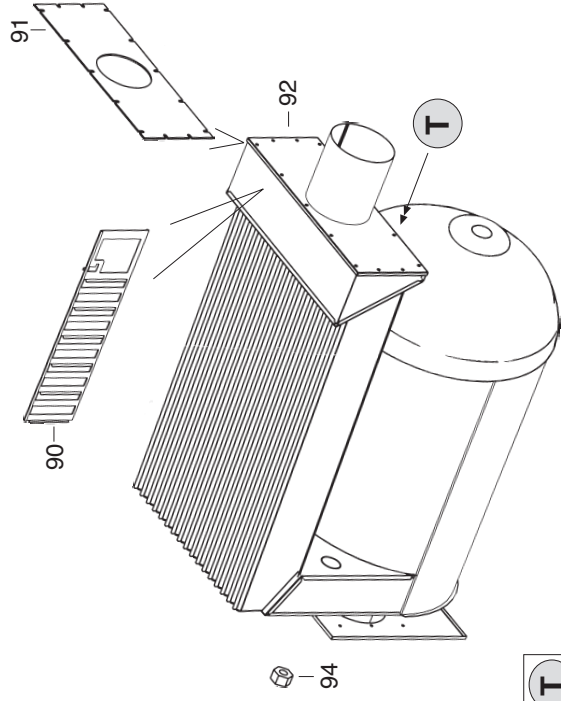

## MASTER HIGH OUTPUT INDIRECT HEATERS BV 680 E

Pos.	Code NR	Description
1	4031.187	Burner casing
2	4031.184	Burner casing top cover
3	S/R	Burner panel
4	4013.238	Outlet air panel Ø 684
5	S/R	Front upper panel
6	4032.140	Inner panel
7	S/R	Rear upper panel
8	4031.142	Inner panel
9	S/R	Side front panel
10	4032.136	Inner panel
11	S/R	Side rear panel
12	4032.138	Inner panel
13	4032.221	Chimney flange Ø200
14	S/R	Chimney panel
15	4031.886	Fan support panel
16	4031.887	Motor support plate
17	4031.320	Wheels axle
18	4031.321	Front support
19	4031.331	Aluminum joint with nut M10
20	S/R	Upper short angle steel
21	S/R	Upper long SX angle steel
22	S/R	Upper long DX angle steel
23	S/R	Vertical front SX angle steel
24	S/R	Vertical front DX angle steel
25	S/R	Vertical back SX angle steel
26	S/R	Vertical back DX angle steel
27	S/R	Lower short angle steel
28	S/R	Lower long SX angle steel
29	S/R	Lower long DX angle steel
30	4032.158	Comb. chamber support
31	4032.159	Comb. chamber SX support
32	4032.160	Comb. chamber DX support
33	4032.161	Aluminum joint
34	4013.239	4 Ways Ø290 panel
35	S/R	Reinforced frame
51	4031.332	Suspending ring screw M10
52	4032.162	Burner support
53	4031.322	Burner plate seal 250x250x5
54	4140.675	Screw TC 8x1"
55	4031.323	Wheel holder
56	S/R	Wheel Ø385
57	4031.325	Washer Ø26xØ44x4
58	4032.089	Screw TE M8x25
59	4032.040	Screw TE14x1/2" F.R.
60	4032.164	Inlet grille
61	4032.107	Screw TC M6x16 F.R.
62	4031.326	Motor HP 3 V.230/50 1Ph
63	4031.327	Condenser mF 65