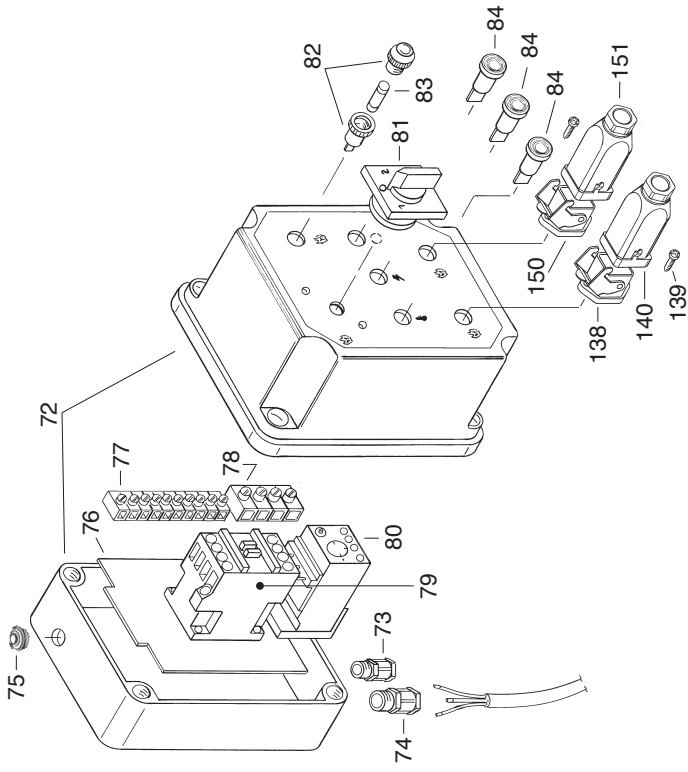

H

Optional (2)
Filtro gasolio con preriscaldito
Filtre gasoil pre-chauffage
Heizölvorwärmfilter - Oil pre-heaters filter