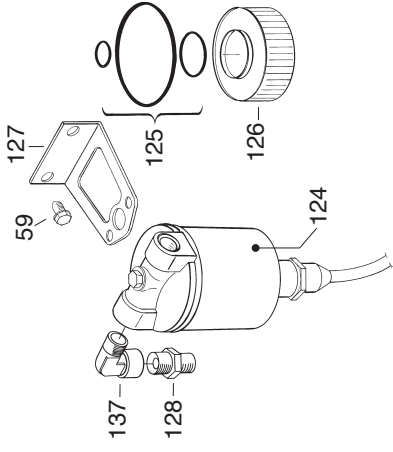

H

Optional (2)
Filtro gasolio con preriscaldito
Filtre gasoil pre-chauffage
Heizölvorwärmfilter - Oil pre-heaters filter